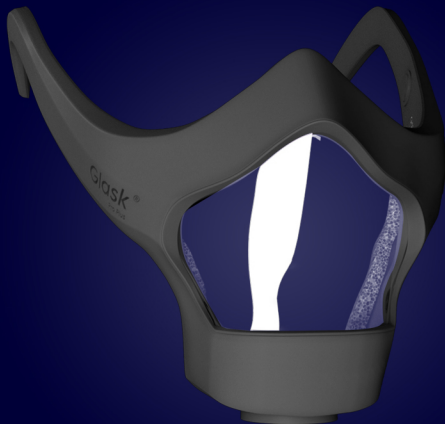

WWW.GLASK.CA

Smart Reusable Face Mask designed to help you protect against **COVID-19** and **BEYOND!**

 **GLASK**[®]

INNOVATIVE AND REUSABLE FACE MASK FILLED WITH FEATURES

3Dman[®]

GLASK is an **INNOVATIVE** and **REUSABLE FACE** mask with exciting features.

It is built for those who cares for their Health and Protection of others. We made it possible to Overcome Limitations that regular face mask caused so far.

 **GLASK**[®]

is designed based on researches conducted by **Our engineers** and **Limitations** any regular face mask has caused so far.

Glask features up to 5 layers including HEPA – Carbon Active filters along with additional filters to ensure maximum (almost 99%) protection. It also come with dual valve air channels.

A woman with blonde hair, wearing a white tank top and black leggings, is crouching in a gym. She is wearing a purple GLASK face mask that covers her nose and mouth and has a clear window for her eyes. She is holding a black kettlebell with both hands. The background shows a gym with large windows, a blue punching bag, and wooden boxes.

We reached to a reusable and sustainable approach in designing our face mask that not only protects you well, also saves you money and saves our environment and resources.

STRAPLESS
DESIGN
 **GLASK**®

One major problem that often makes you take away your face mask is its annoying straps. **Glask** features an eyeglass-like design which gives you comfort in long run, also sits on your face very well.